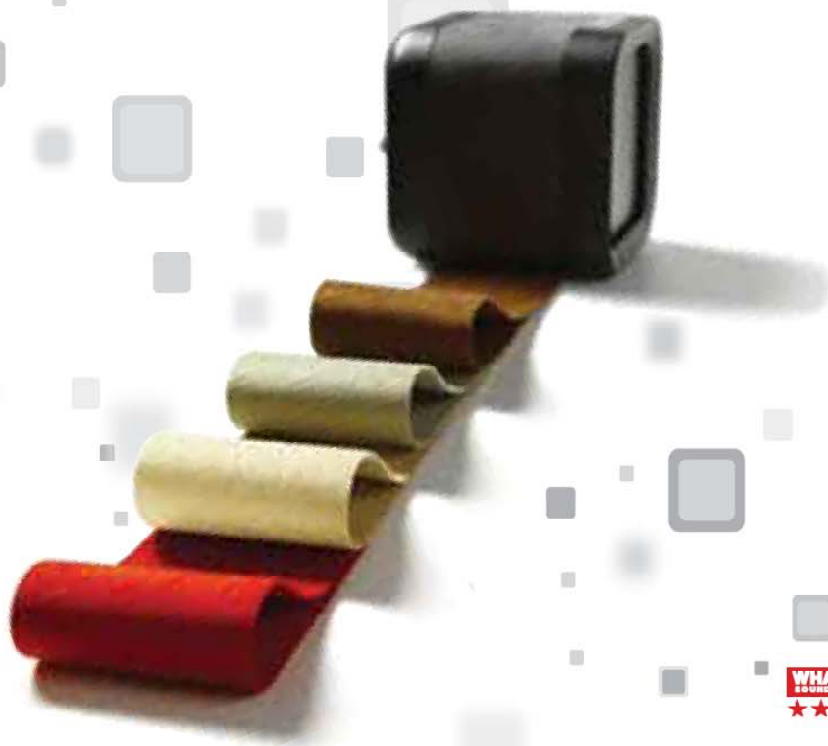

M-CUBE

M-CUBE

Understated and tiny in proportion, the new M-Cube is a revolutionary 5.1 home theatre system for the discerning listener who desires sound quality and discreet style in equal combination.

Just 9cm in size, the satellites can be wall or stand mounted, and due to their use of radical new NXT technology, they can be placed at different distances and angles from the listener – wherever is convenient – without disrupting their spectacular performance.

“no lightweight when it comes to delivering power”

The rich and spacious sound belies the size of the satellites and makes watching movies and listening to music an irresistible pleasure. A powerful 250 Watt amplified subwoofer is included in the package – no lightweight when it comes to delivering power, but as precise and articulate as any, with quality stereo music.

M-cube is simple to set-up and install. Five fully adjustable wall brackets with cables are supplied, plus a selection of Alternative 'Skins' to customise your taste.

FEATURES

DML (Distributed Mode loudspeaker) drivers